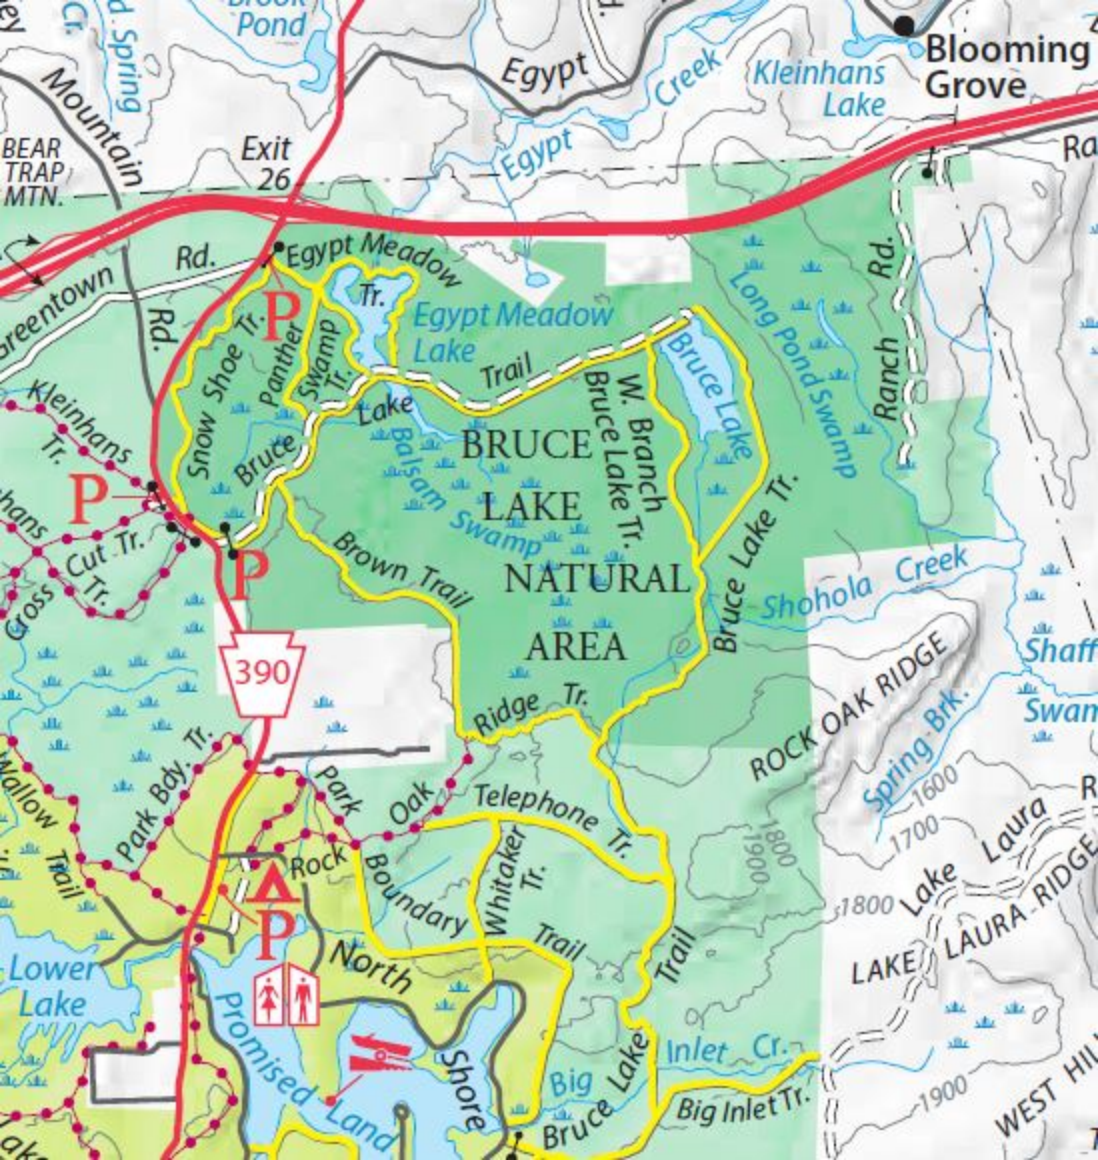

BRUCE LAKE NATURAL AREA

390

P
A
P

Blooming Grove

BEAR TRAP MTN.

Exit 26

Egypt

Kleinhans Lake

Mountain

Egypt Meadow

Egypt Creek

Snow Shoe Tr.

Egypt Meadow Lake

Long Pond Swamp

Panther Swamp Tr.

W. Branch Bruce Lake Tr.

Ranch Rd.

Bruce

Bruce Lake

Cut Tr.

Brown Trail

Bruce Lake Tr.

Kleinhans Tr.

Ridge Tr.

ROCK OAK RIDGE

Gross

Telephone Tr.

Shohola Creek

Wallow Trail

Park Bay Tr.

Whitaker Tr.

Lower Lake

Rock Boundary

Park

North Shore

Big Bruce Lake

Promised Land

Big Inlet Tr.

Shore

Big Inlet Cr.

Laura Ridge

WEST HILL

Spring Bk.

Lake Laura

Shaff Swan