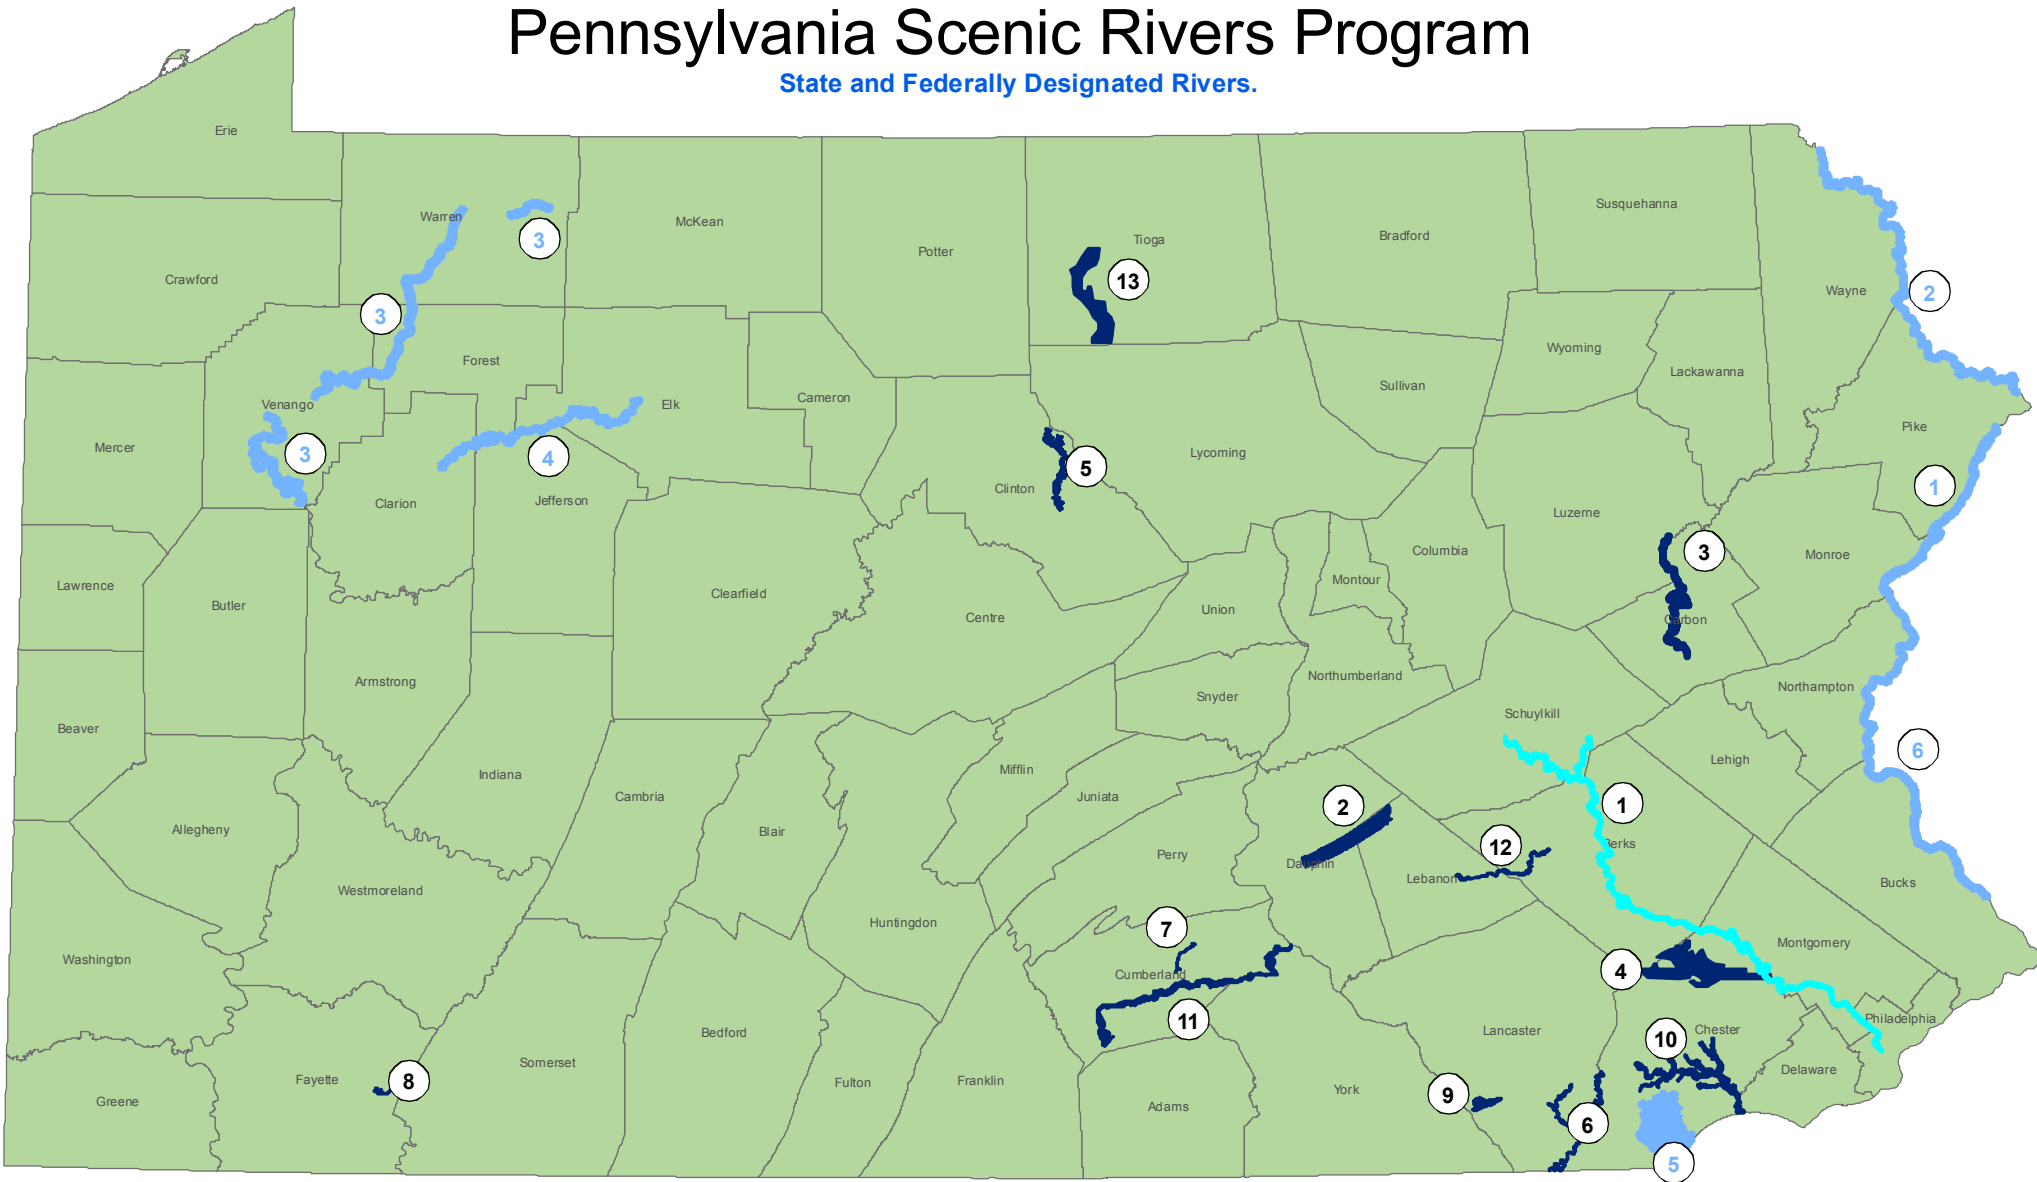

Pennsylvania Scenic Rivers Program

State and Federally Designated Rivers.

Pennsylvania Scenic Rivers

Name	Date Designated
1 Schuylkill River	November 26, 1978
2 Stony Creek	March 24, 1980
3 Lehigh River	April 5, 1982
4 French Creek	April 29, 1982
5 Lick Run	December 17, 1982
6 Octoraro Creek	October 21, 1983
7 Le Tort Spring Run	March 30, 1988

Name	Date Designated
8 Bear Run	December 19, 1988
9 Tuquesan Creek	December 19, 1988
10 Lower Brandywine	June 16, 1989
11 Yellow Breeches Creek	December 4, 1992
12 Tulpehocken Creek	December 4, 1992
13 Pine Creek	December 4, 1992

Federal Scenic Rivers

Name	Date Designated
1 Middle Delaware River	September 1, 1965
2 Upper Delaware River	November 10, 1978
3 Allegheny River	April 20, 1992
4 Clarion River	October 19, 1996
5 White Clay Creek	October 19, 1996
6 Lower Delaware River	November 1, 2000

LEGEND

Scenic Rivers

Type

- Federal Scenic River
- Pennsylvania Scenic River
- Counties