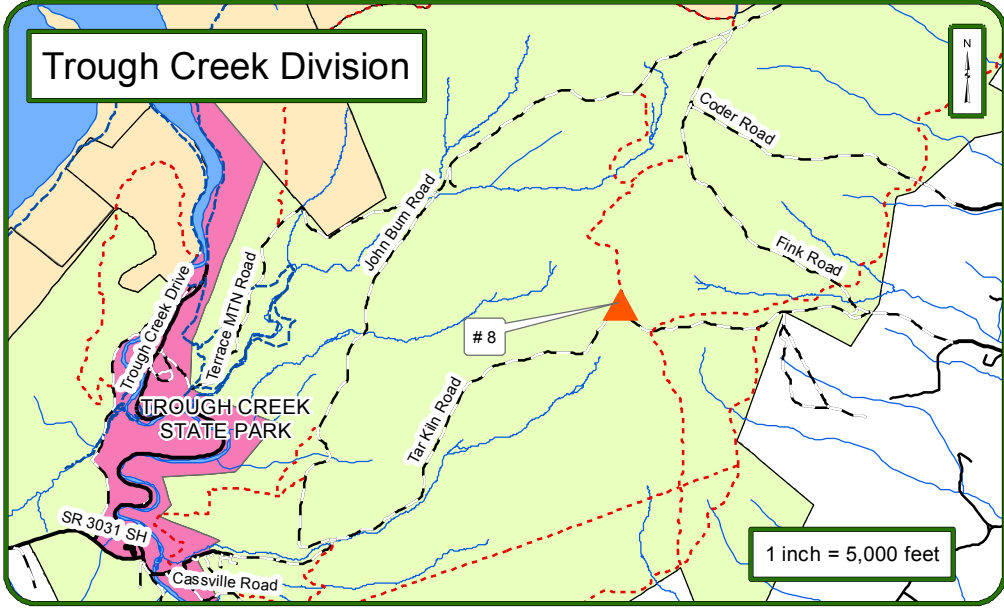

Rothrock State Forest Motorized Campsite Locations

▲ Motorized Campsites - Permit Required

1 inch = 9,125 feet