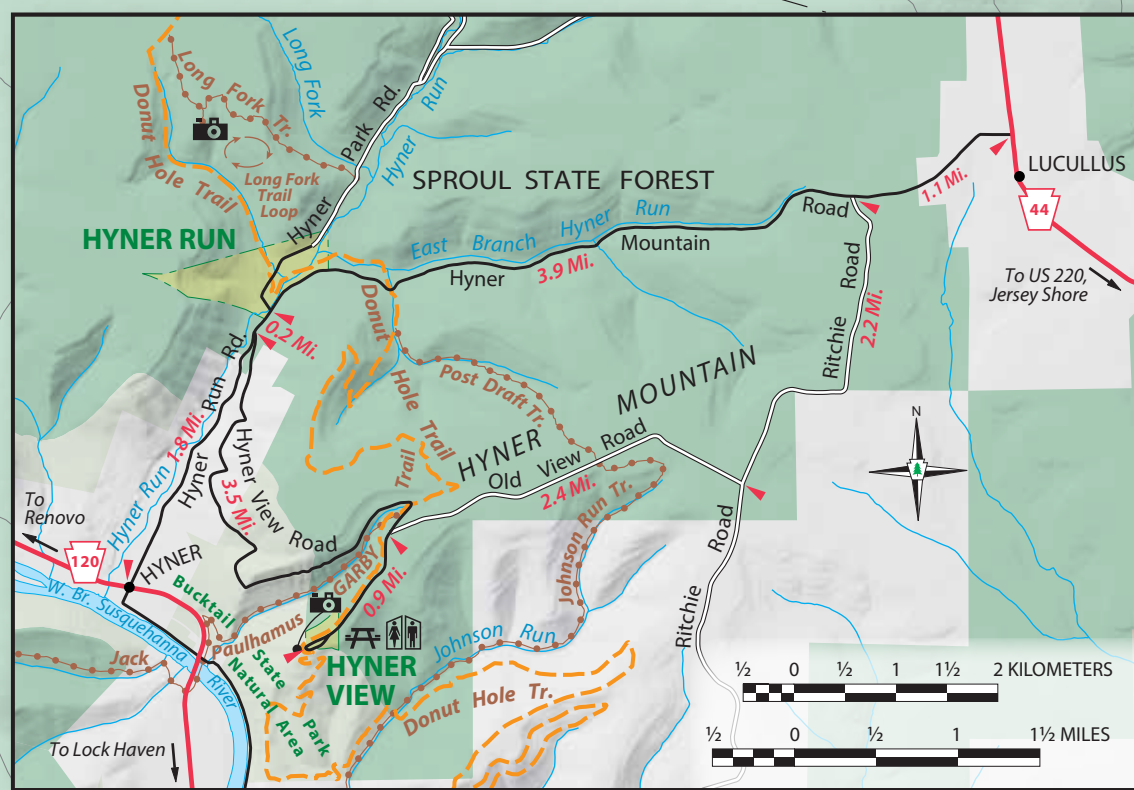

HYNER RUN STATE PARK

CLINTON COUNTY

SPROUL STATE FOREST

Rev. 12/1/21

Park Office	Play Area
Blue Symbols Mean ADA Accessible	Swimming Pool
Public Phone	Hiking Trail
Modern Restrooms	Donut Hole Trail
Non-flush Restrooms	Paved Trail
Shower House/Restrooms	Unpaved Road
Water	Joint-use Road Auto/Snowmobile
Camping	Parking ADA Accessible
Sanitary Dump Station	Parking Paved
Modern Cabins	Parking Unpaved
Picnic Area	State Park No Hunting
Picnic Pavilion	State Park Hunting
Recycling/Trash	CONTOURS ARE ON 100 FT. INTERVALS
Kiosk	
Scenic View	