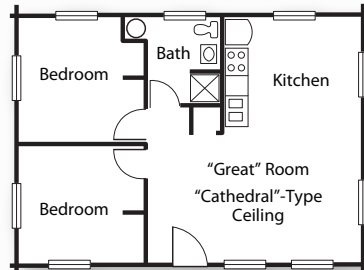

## LEGEND

- Modern Cabin (Sleeps 6)
- ADA Accessible
- Emergency Phone
- Paved Road
- Unpaved Road
- Trail
- Path
- Parking
- Gate
- GPS DD:  
Lat. 40.37348  
Long. -79.39253

2-bedroom Modern Cabin  
Floor Plan (Sleeps 6)