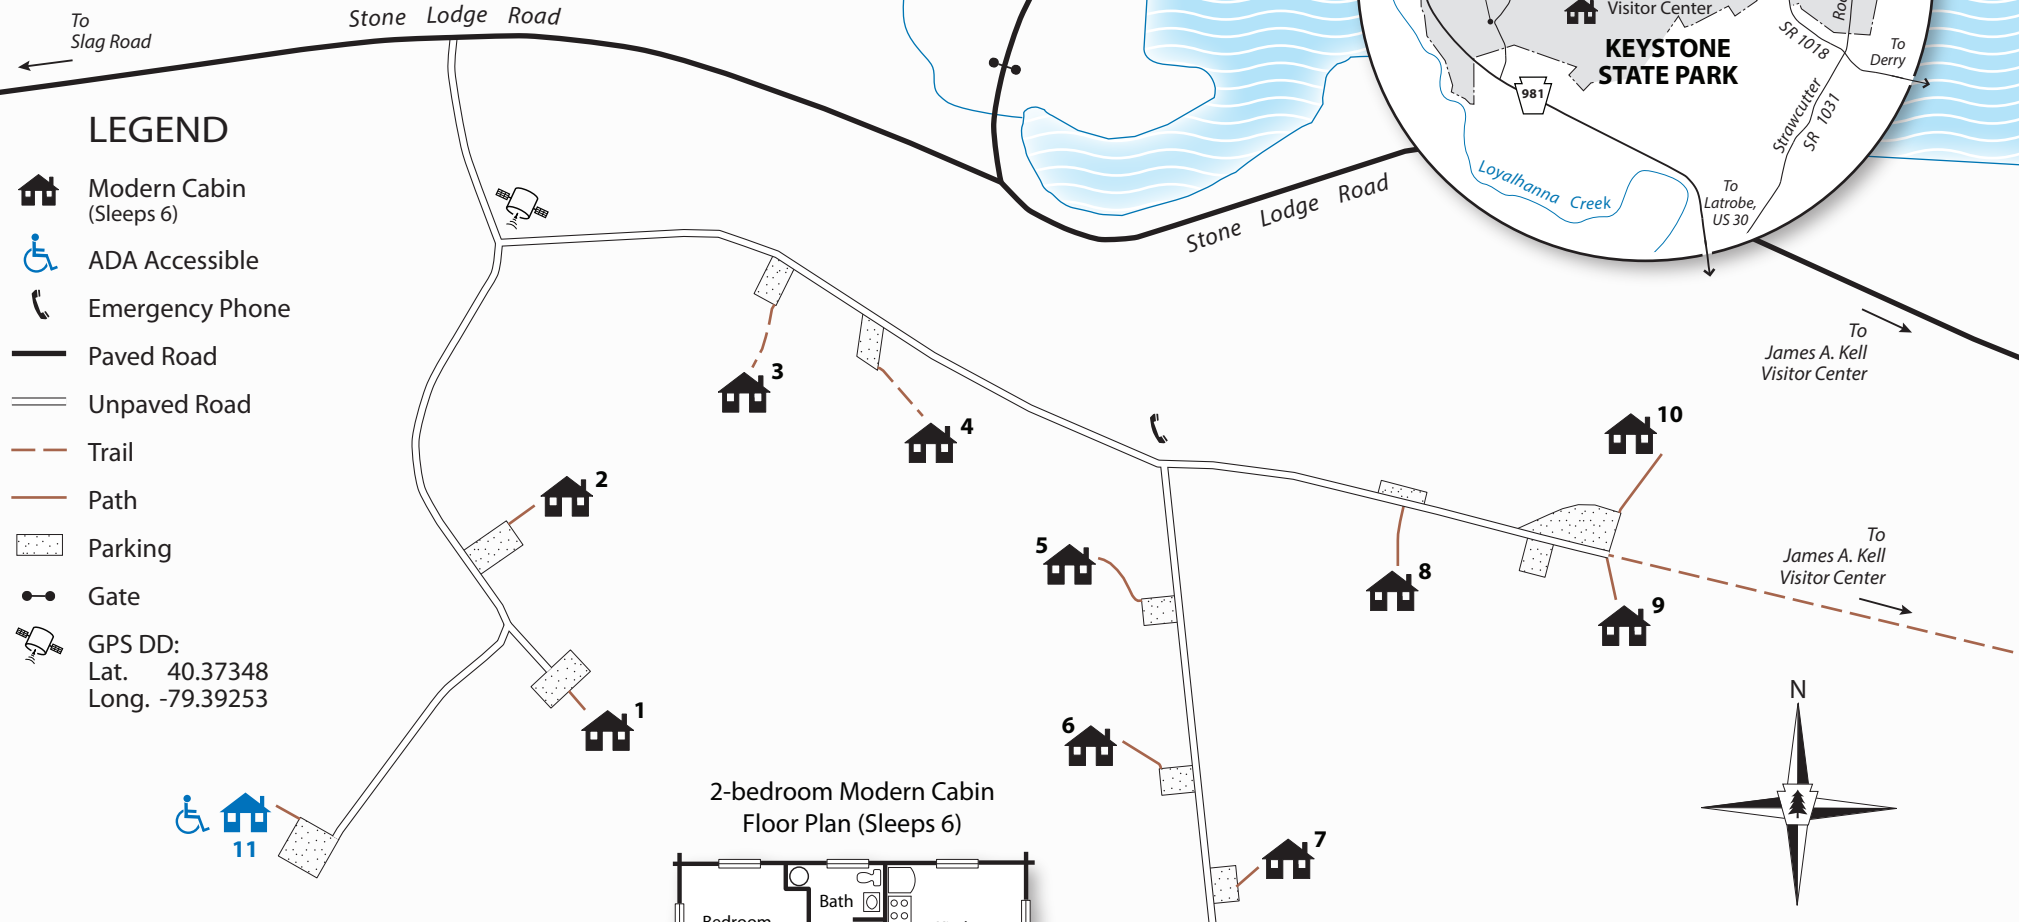

# KEYSTONE STATE PARK CABINS

1150 Keystone Park Road  
Derry, PA 15627-3679  
724-668-2939

## LEGEND

- Modern Cabin (Sleeps 6)
- ADA Accessible
- Emergency Phone
- Paved Road
- Unpaved Road
- Trail
- Path
- Parking
- Gate
- GPS DD:  
Lat. 40.37348  
Long. -79.39253

2-bedroom Modern Cabin  
Floor Plan (Sleeps 6)