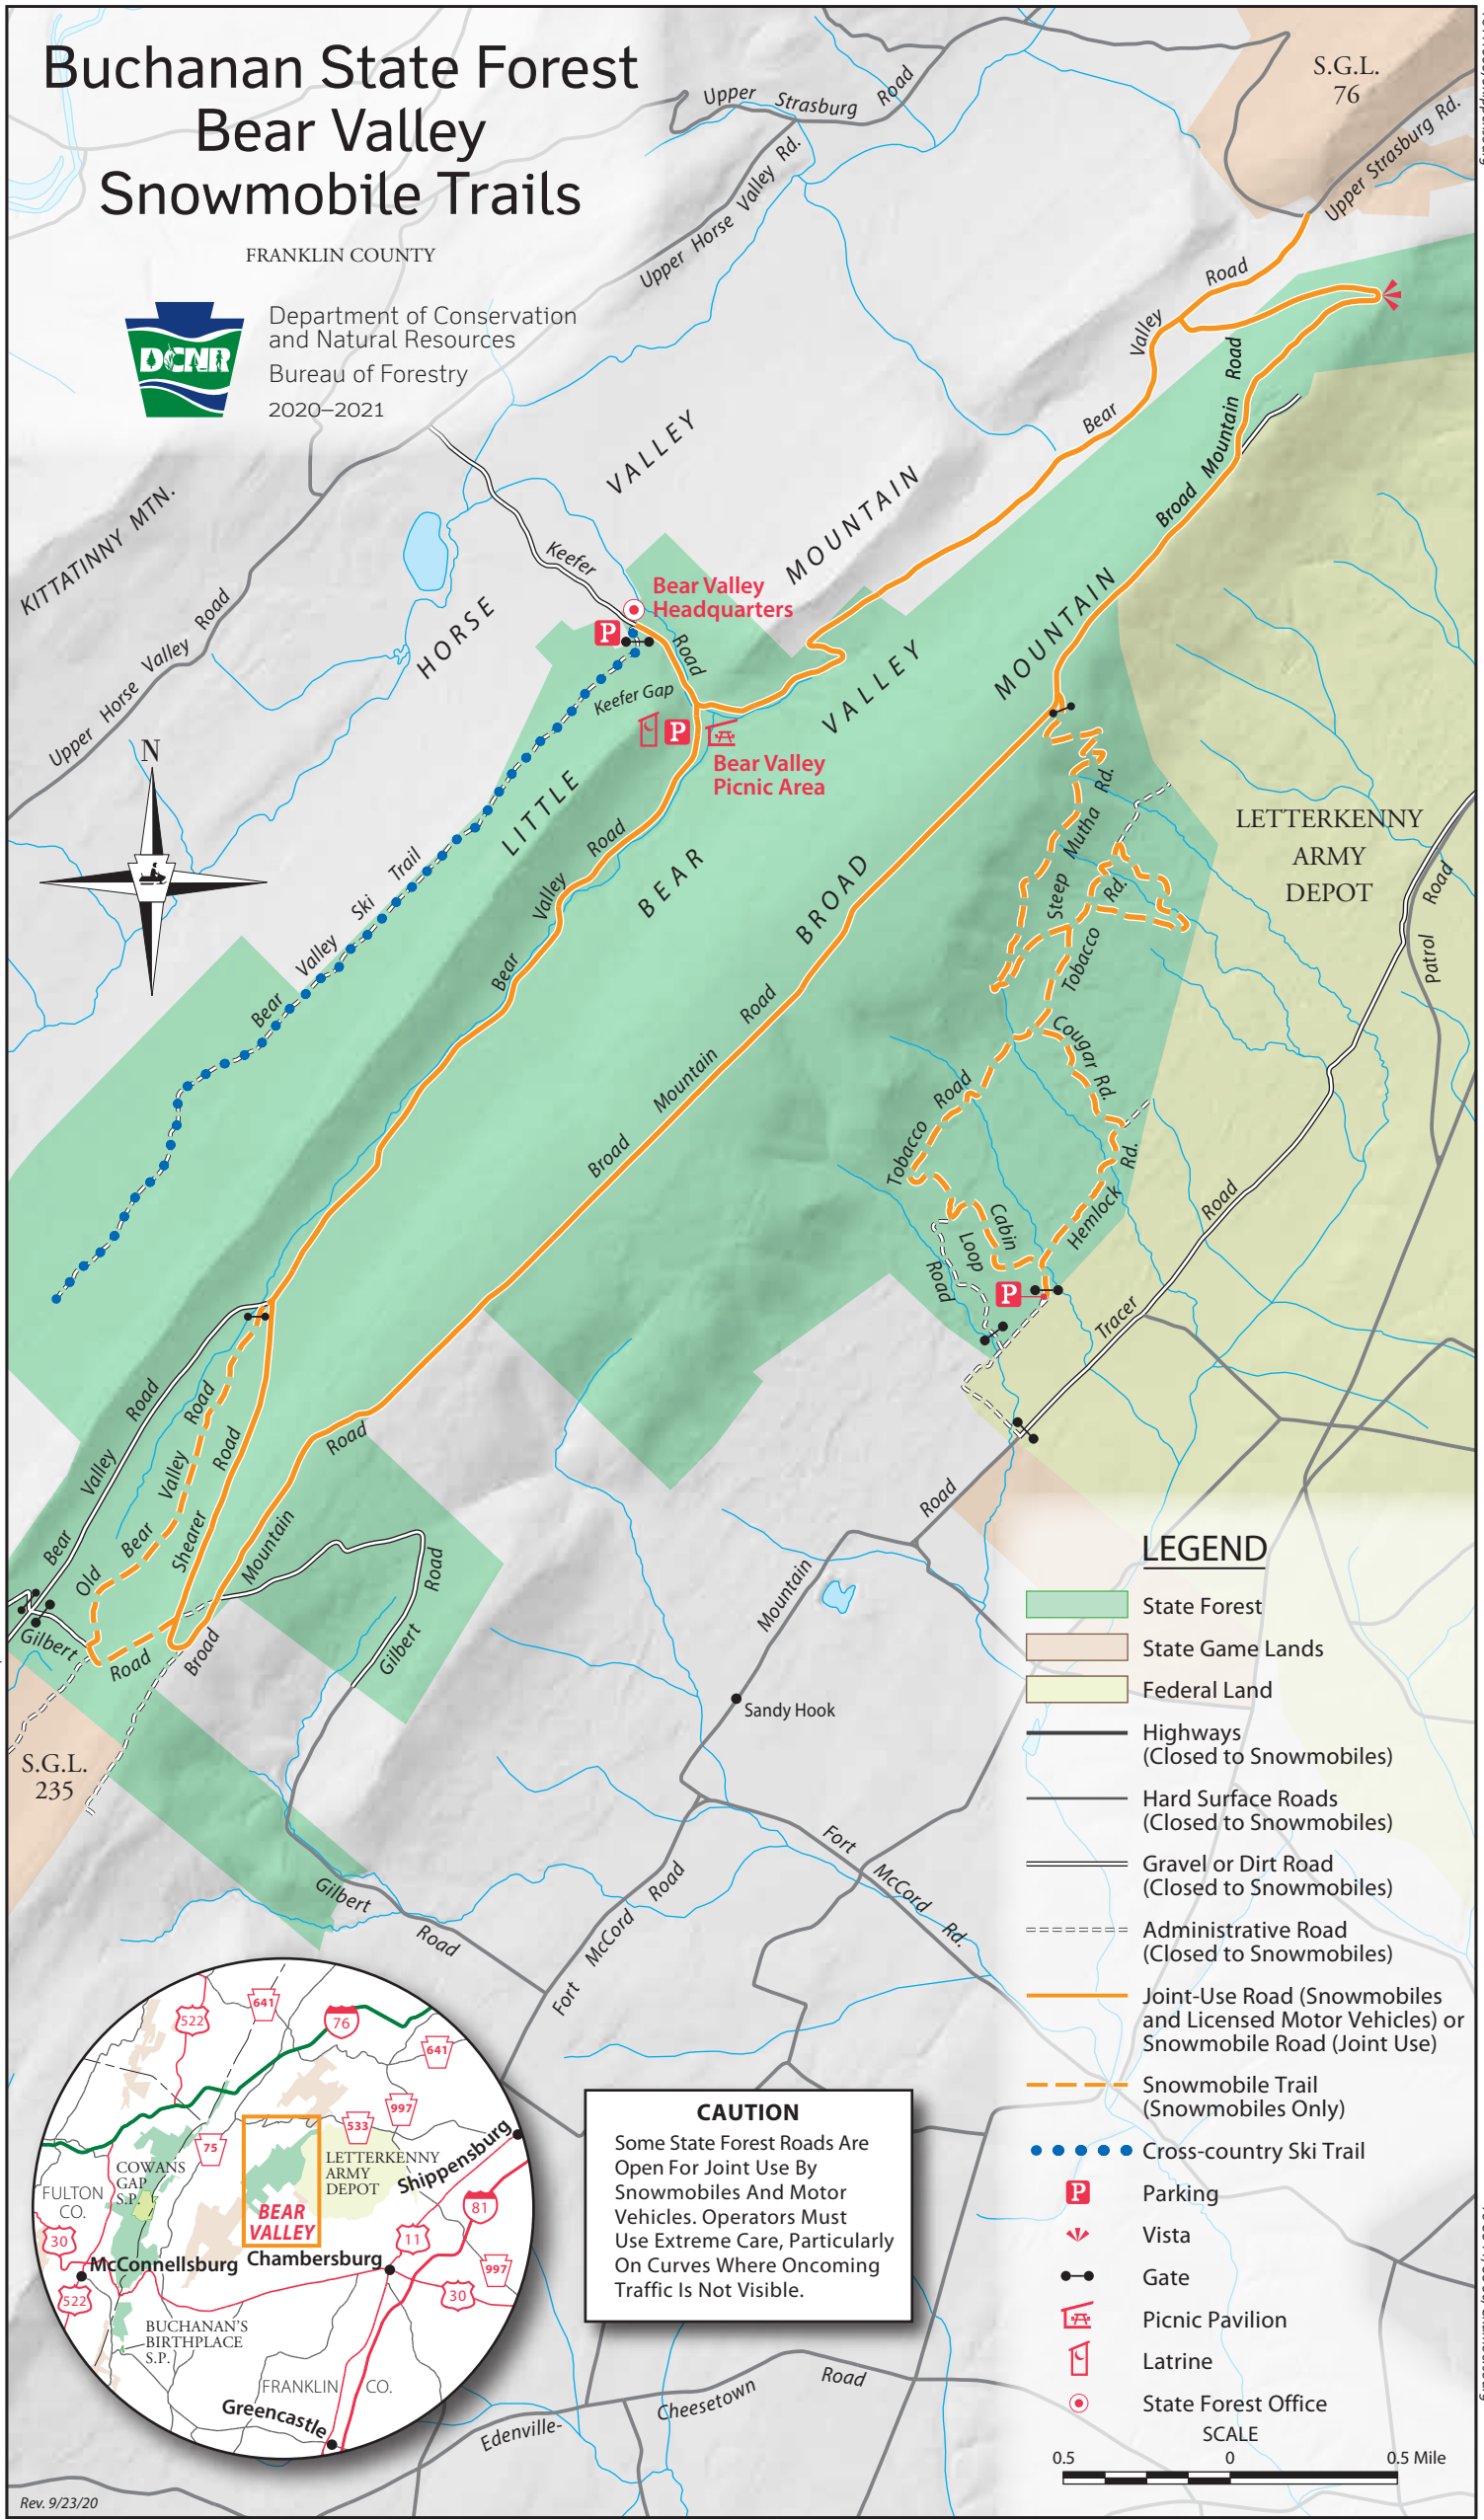

Buchanan State Forest Bear Valley Snowmobile Trails

FRANKLIN COUNTY

Department of Conservation
and Natural Resources
Bureau of Forestry
2020-2021

LEGEND

- State Forest
- State Game Lands
- Federal Land
- Highways (Closed to Snowmobiles)
- Hard Surface Roads (Closed to Snowmobiles)
- Gravel or Dirt Road (Closed to Snowmobiles)
- Administrative Road (Closed to Snowmobiles)
- Joint-Use Road (Snowmobiles and Licensed Motor Vehicles) or Snowmobile Road (Joint Use)
- Snowmobile Trail (Snowmobiles Only)
- Cross-country Ski Trail
- Parking
- Vista
- Gate
- Picnic Pavilion
- Latrine
- State Forest Office

CAUTION
Some State Forest Roads Are Open For Joint Use By Snowmobiles And Motor Vehicles. Operators Must Use Extreme Care, Particularly On Curves Where Oncoming Traffic Is Not Visible.