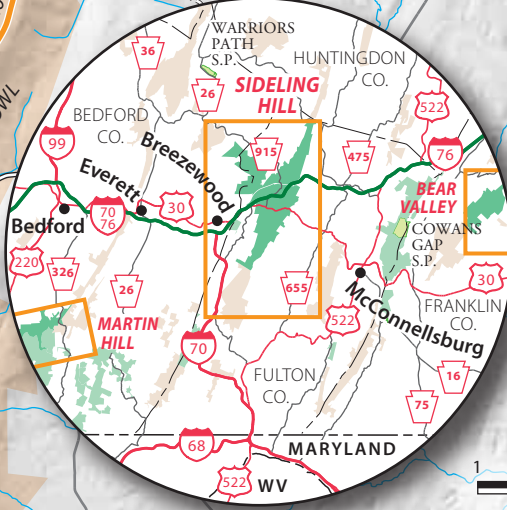

# Buchanan State Forest Sideling Hill Snowmobile Trails

BEDFORD AND FULTON COUNTIES

Department of Conservation  
and Natural Resources  
Bureau of Forestry  
2020-2021

S.G.L.  
261

**CAUTION**  
Some State Forest Roads  
Are Open For Joint Use By  
Snowmobiles And Motor  
Vehicles. Operators Must  
Use Extreme Care,  
Particularly On Curves  
Where Oncoming Traffic  
Is Not Visible.

## LEGEND

- State Forest
- State Game Lands
- Highways (Closed to Snowmobiles)
- Hard Surface Roads (Closed to Snowmobiles)
- Gravel or Dirt Road (Closed to Snowmobiles)
- Administrative Road (Closed to Snowmobiles)
- Joint-Use Road (Snowmobiles and Licensed Motor Vehicles) or Snowmobile Road (Joint Use)
- Snowmobile Trail (Snowmobiles Only)
- Cross-country Ski Trail
- Pipeline R/W
- Power Line R/W
- Parking
- Vista
- Fire Tower
- Picnic Pavilion
- Latrine

SCALE 1 0 1 2 Miles

To PA 26, Warriors Path S.P.

To Hometown

To Carlisle, I-81, Harrisburg

To McConnellsburg

To Pittsburgh

To Everett