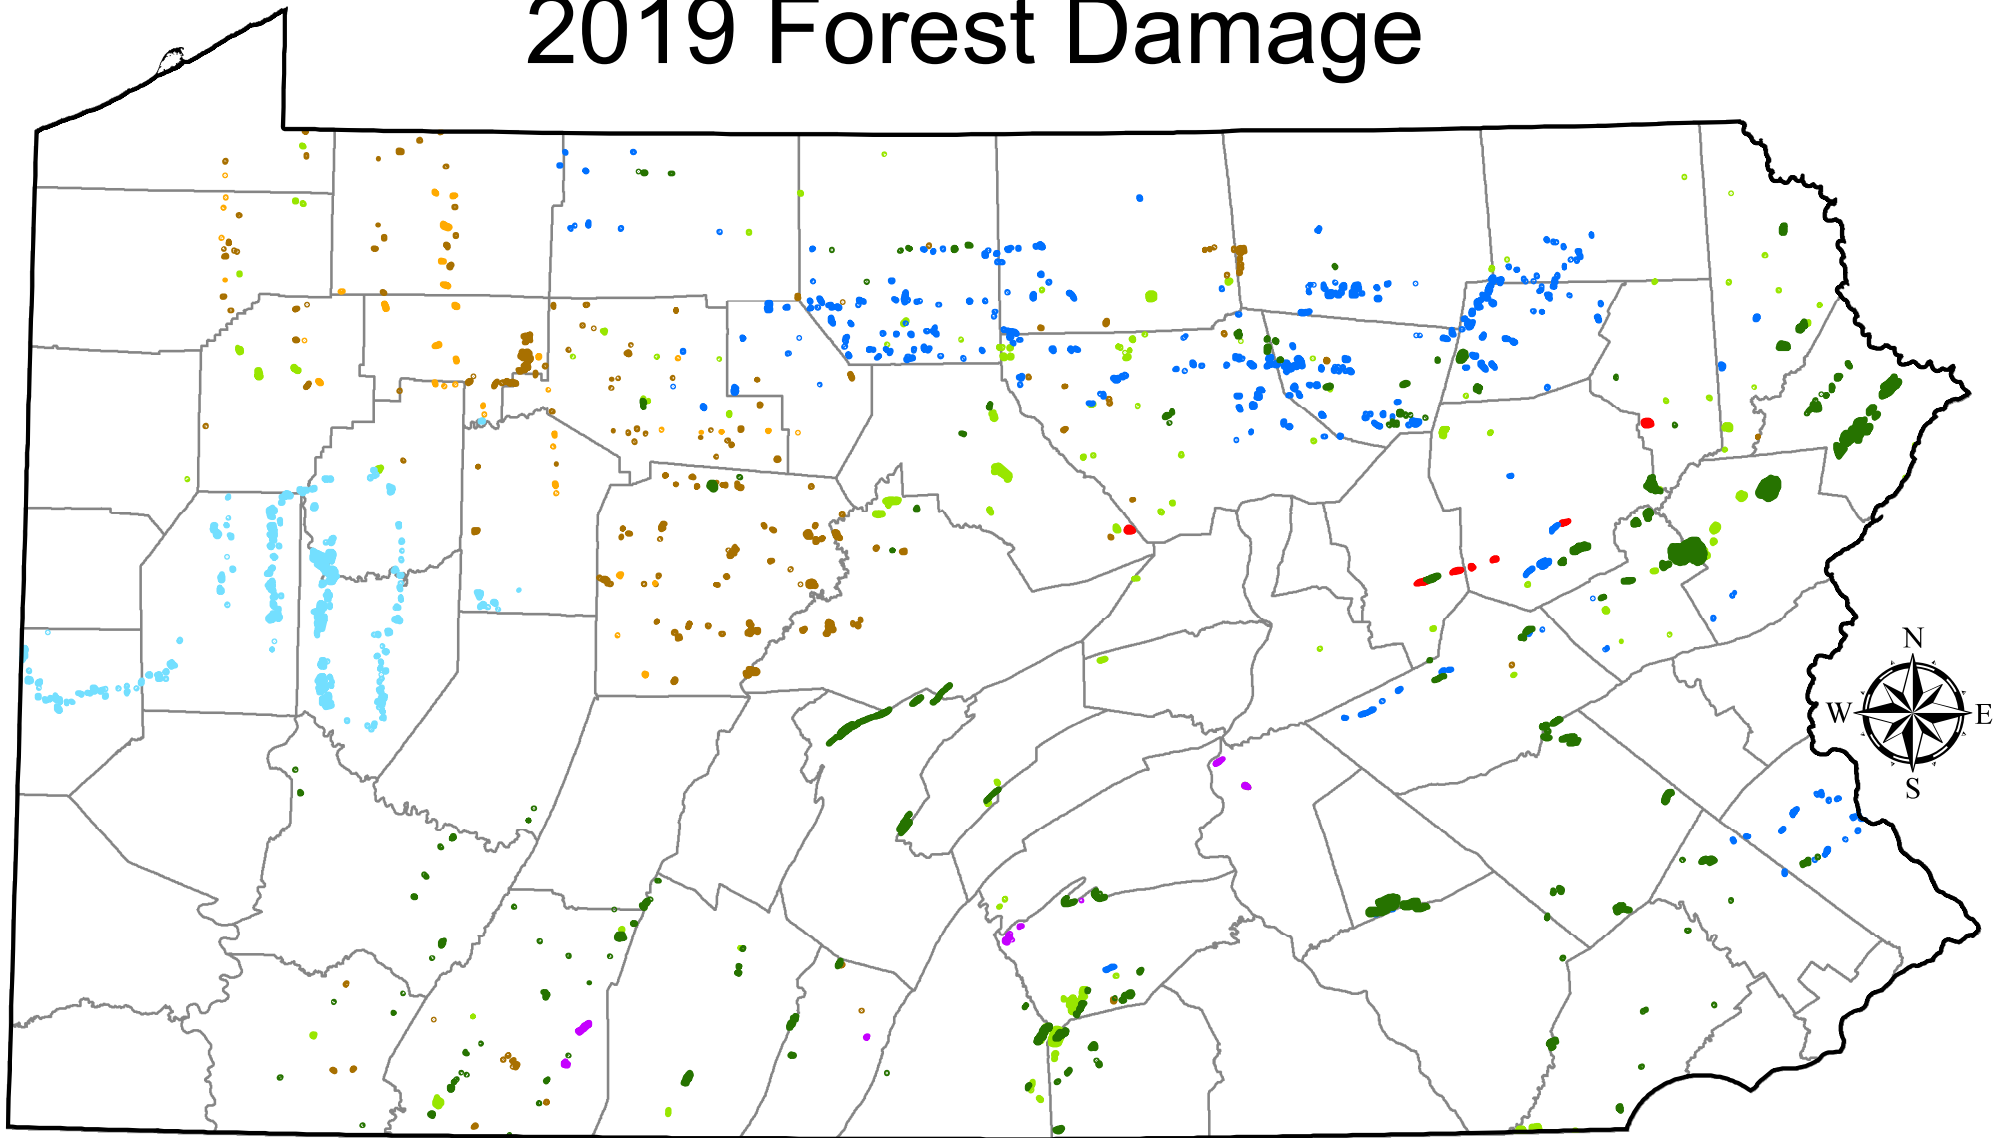

Pennsylvania 2019 Forest Damage

- | | |
|--|---|
|  Anthracnose |  Gypsy Moth |
|  Beech Bark Disease Complex |  Needlecast |
|  Cherry Scallop Shell Moth |  Periodical Cicada |
|  Emerald Ash Borer |  Others |