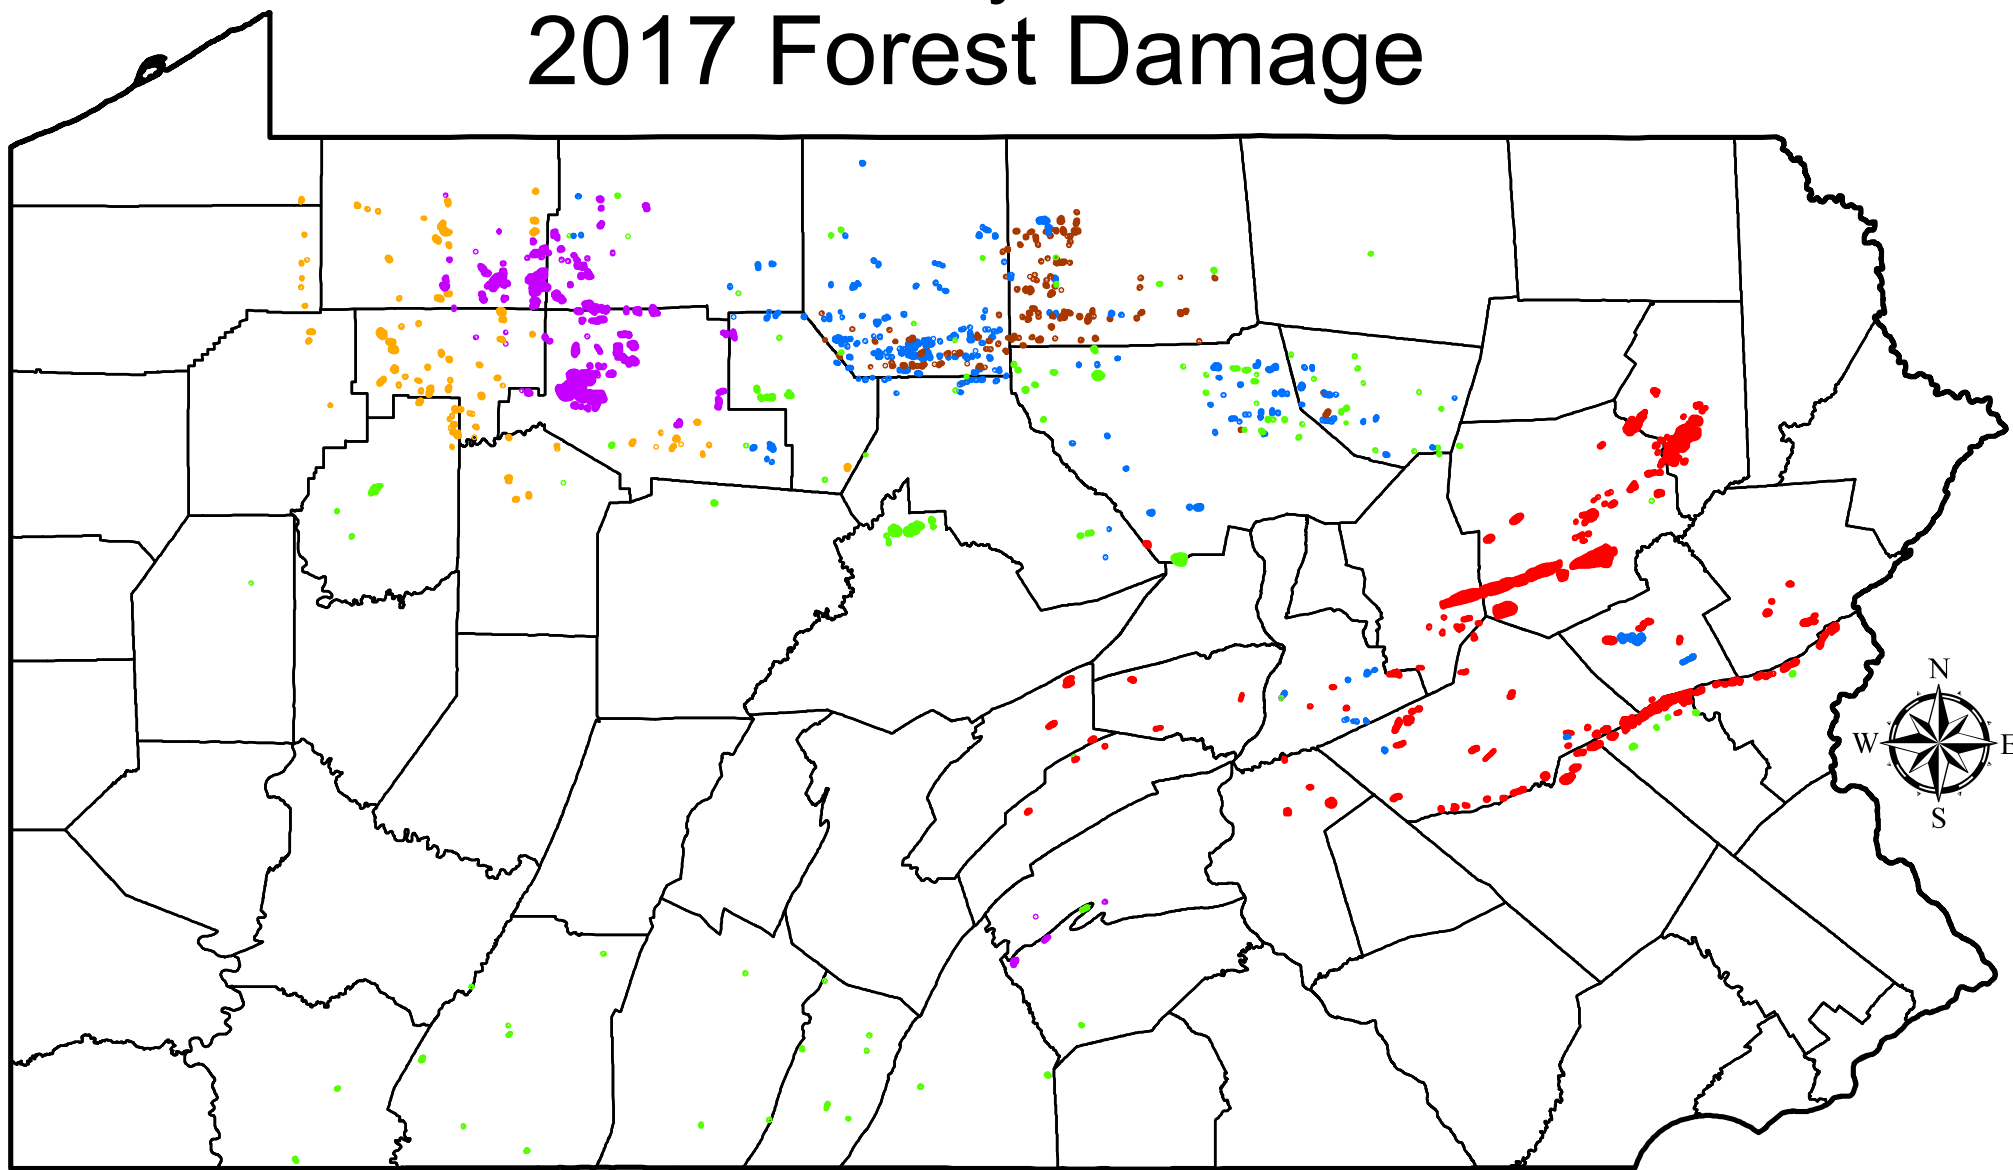

# Pennsylvania 2017 Forest Damage

- |  |   |   |
|--|---|---|
|  Beech Bark Disease Complex |  Emerald Ash Borer |  Oak & Maple Decline |
|  Cherry Scallop Shell Moth  |  Gypsy Moth        |  Others              |