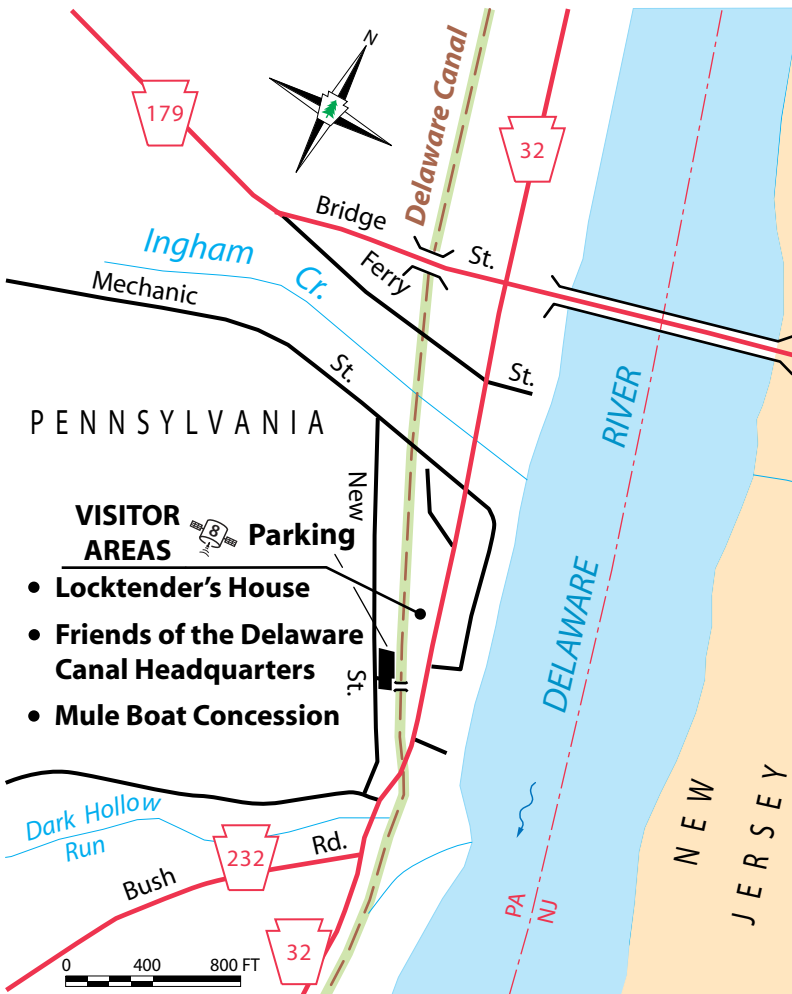

NEW HOPE

179

32

Ingham Cr.

Mechanic Cr.

Delaware Canal

Bridge

Ferry

St.

St.

St.

PENNSYLVANIA

DELAWARE RIVER

DELAWARE RIVER

NEW JERSEY

VISITOR AREAS

Parking

- **Locktender's House**
- **Friends of the Delaware Canal Headquarters**
- **Mule Boat Concession**

New

St.

Dark Hollow Run

Bush

232

Rd.

32

PA NJ