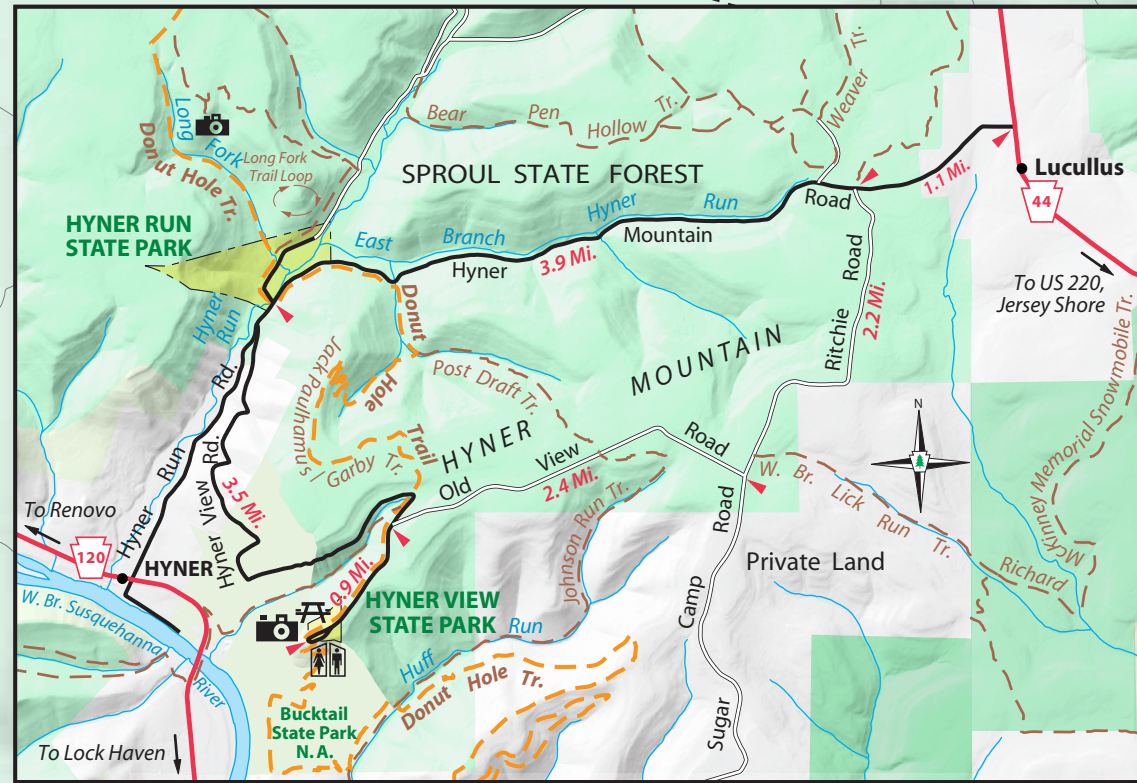

HYNER RUN STATE PARK

CLINTON COUNTY

SPROUL STATE FOREST

- Park Office
- Blue Symbols Mean ADA Accessible
- Public Phone
- Restrooms
- Lifeguard Station
- Picnic Area
- Picnic Pavilion
- Water
- Recycling/Trash
- Playground
- Swimming Pool
- Showerhouse/Restrooms
- Scenic Vista
- Cabin
- Camping
- Sanitary Dump Station
- Kiosk
- Hiking Trail
- Donut Hole Trail System
- Paved Trail
- Joint-use Road Auto/Snowmobile
- Parking Paved
- Parking Unpaved
- Unpaved Road
- Mileage
- State Park No Hunting
- State Park Hunting

CONTOURS ARE ON 100 FT. INTERVALS