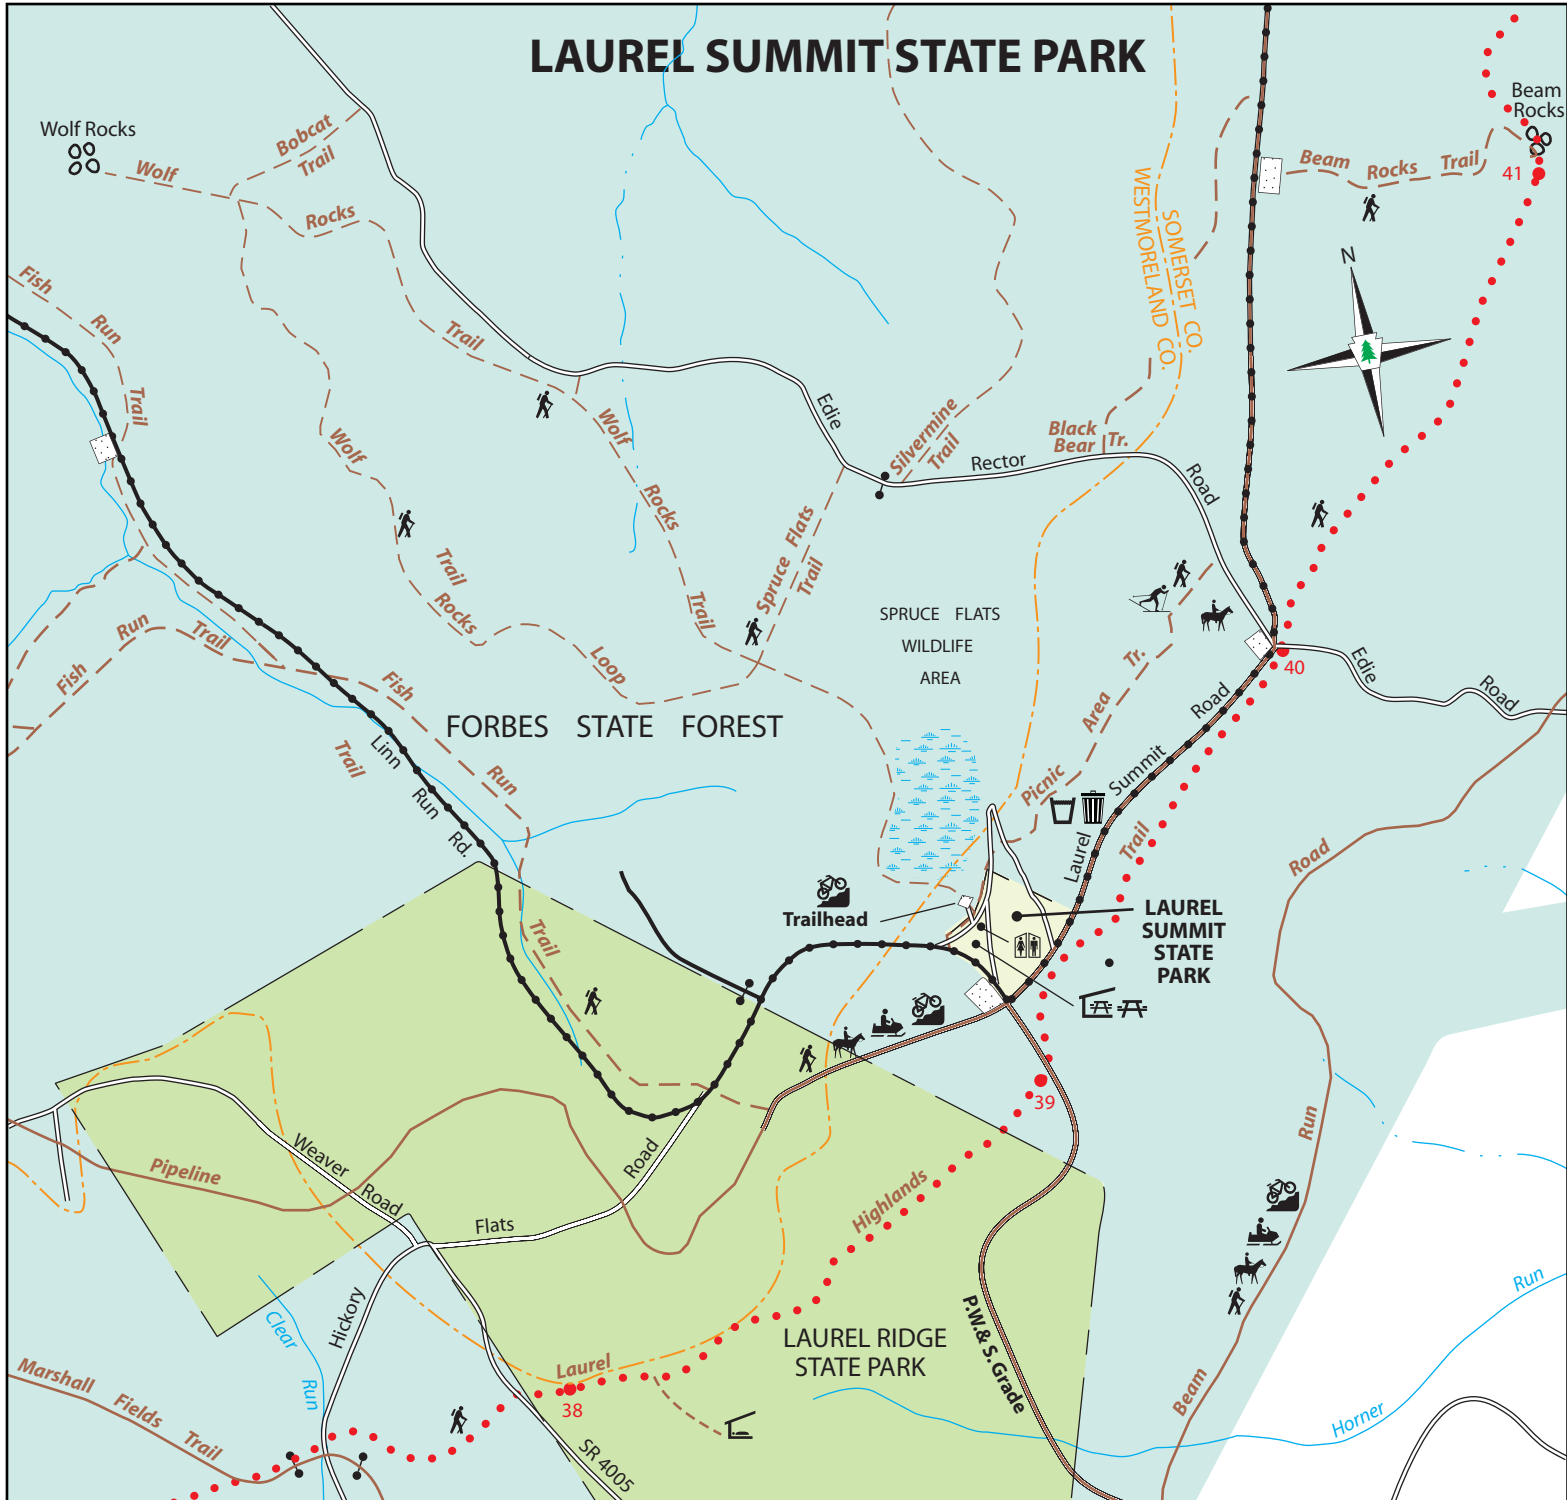

# LAUREL SUMMIT STATE PARK

- Gate
- Water
- Trash
- Restrooms
- Picnic Area
- Picnic Pavilion
- Parking Lot Gravel

- Cross-country Skiing
- Snowmobiling
- Mountain Biking
- Equestrian
- Hiking
- Backpacking Shelter-Organized Group Tenting

- Snowmobile, Equestrian, Mountain Bike & Hiking Trail
- Hiking Trail Only
- Laurel Highlands Hiking Trail (Hiking Only)
- Snowmobile & Automobile Joint Use Road
- Unpaved Road
- State Park No Hunting
- State Park Hunting
- Forbes State Forest Land

To Somerset