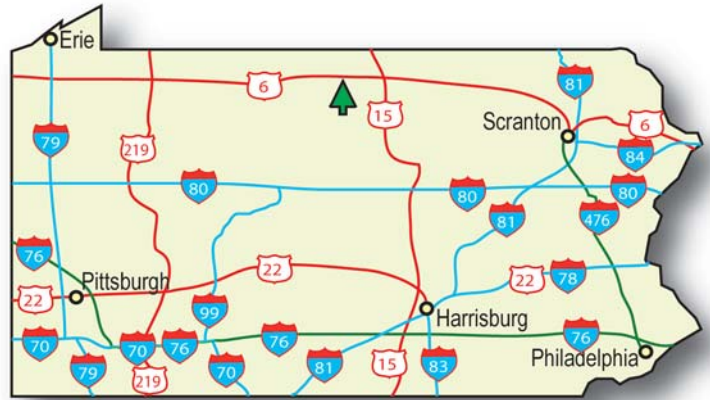

Directions to Leonard Harrison and Colton Point State Parks

Leonard Harrison State Park

4797 Route 660
 Wellsboro, PA 16901
 GPS DD: Lat. 41.698 Long. -77.451
 570-724-3061

Colton Point State Park

927 Colton Road
 Wellsboro, PA 16901
 GPS DD: Lat. 41.70964 Long. -77.46613

Directions:

U) Leonard Harrison State Park PA 660E

On the western rim, Colton Point State Park is miles south of US 6 at AnsoniaE