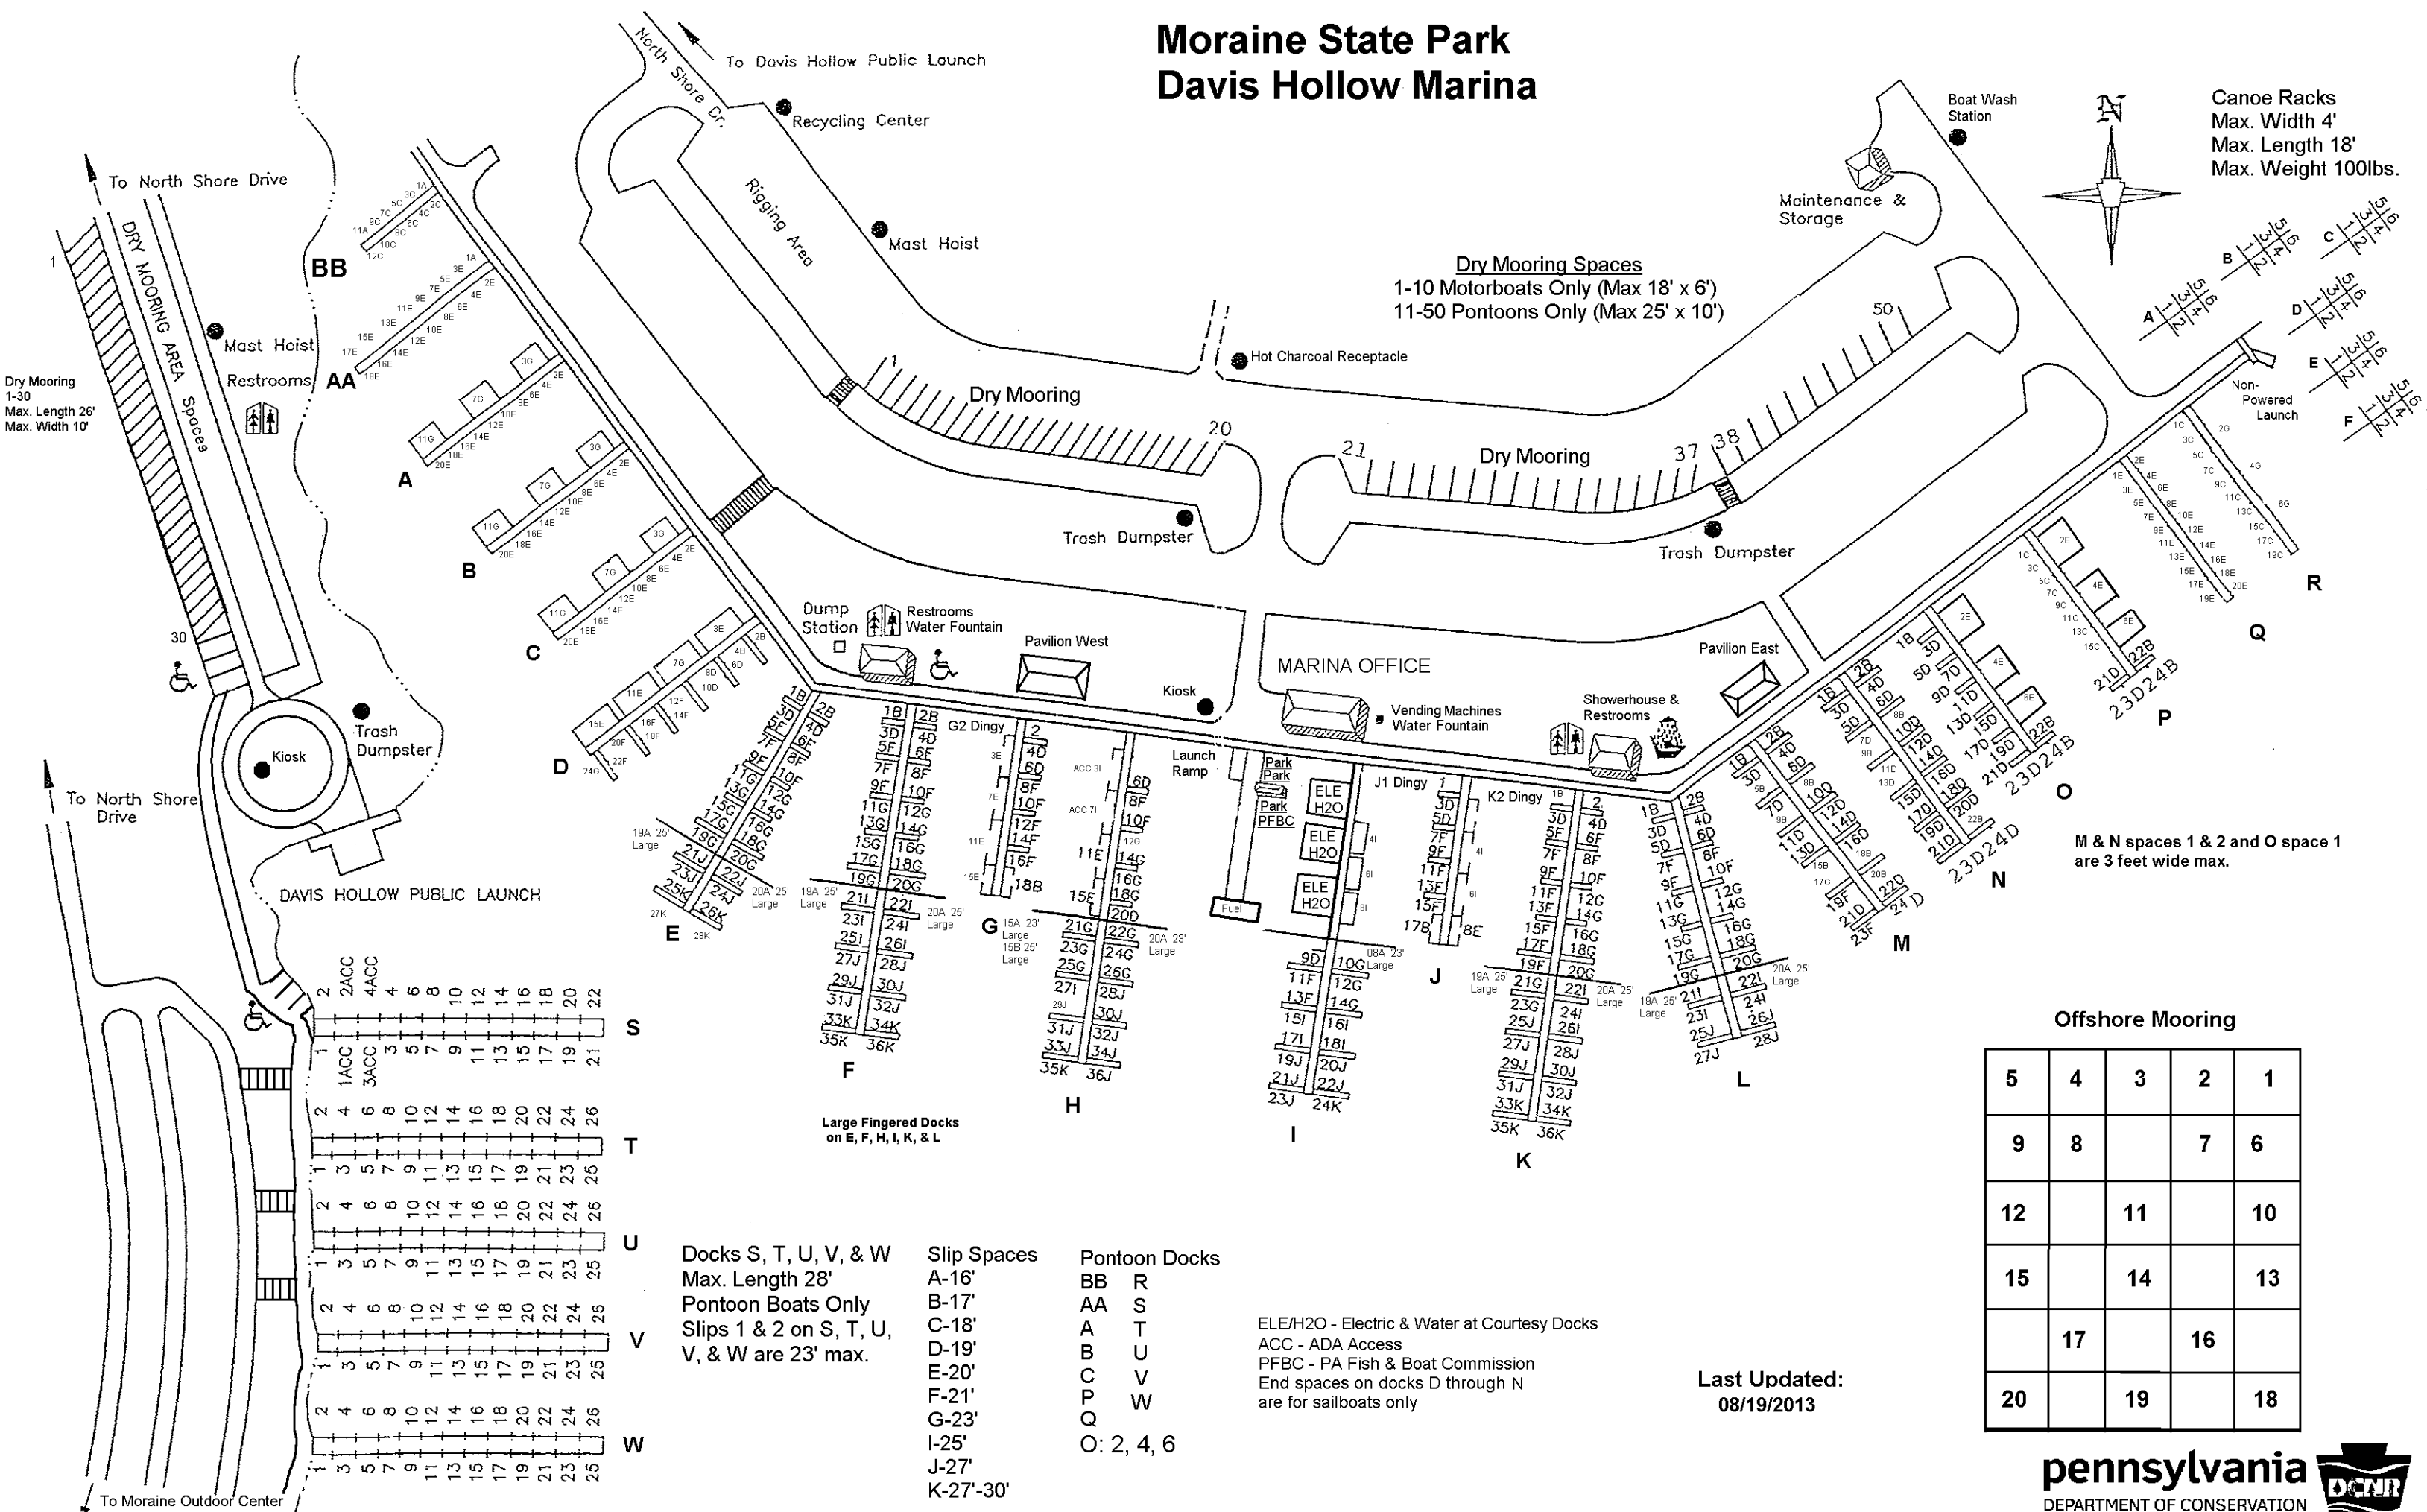

# Moraine State Park Davis Hollow Marina

Canoe Racks  
Max. Width 4'  
Max. Length 18'  
Max. Weight 100lbs.

**Dry Mooring Spaces**  
1-10 Motorboats Only (Max 18' x 6')  
11-50 Pontoons Only (Max 25' x 10')

Dry Mooring  
1-30  
Max. Length 26'  
Max. Width 10'

M & N spaces 1 & 2 and O space 1 are 3 feet wide max.

**Offshore Mooring**

5	4	3	2	1
9	8		7	6
12		11		10
15		14		13
	17		16	
20		19		18

- Docks S, T, U, V, & W**  
Max. Length 28'  
Pontoon Boats Only  
Slips 1 & 2 on S, T, U, V, & W are 23' max.
- Slip Spaces**  
A-16'  
B-17'  
C-18'  
D-19'  
E-20'  
F-21'  
G-23'  
I-25'  
J-27'  
K-27'-30'
- Pontoon Docks**  
BB R  
AA S  
A T  
B U  
C V  
P W  
Q  
O: 2, 4, 6

ELE/H2O - Electric & Water at Courtesy Docks  
ACC - ADA Access  
PFBC - PA Fish & Boat Commission  
End spaces on docks D through N are for sailboats only

Last Updated:  
08/19/2013